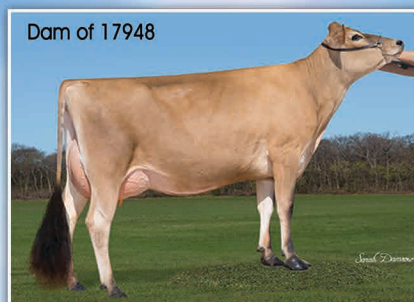

Volume 67 | August 2020

AVI-LANCHE JERSEYS

Visit us on the web at <http://avilanche.usjerseyjournal.com/>

The Richard Avila Family | Jennifer, Sidney and Caitlin Avila

13390 U.S. Hwy. 385, Dalhart, Texas 79022

Jorge Estrada, Dairy Herd Manager • 806/333-5142 • Email: jaestrada1088@gmail.com

Alex Steer, Genetics • 806/884-9072 • Email: steer@vt.edu

D & E JERSEYS

The Donald S. Sherman Family

Elsa Sherman and Wyatt Taylor

www.facebook.com/thehappiestcows