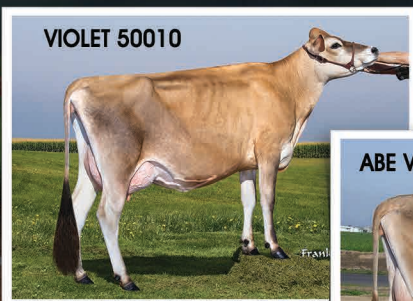

ABE VIOLET

VIOLET 50010