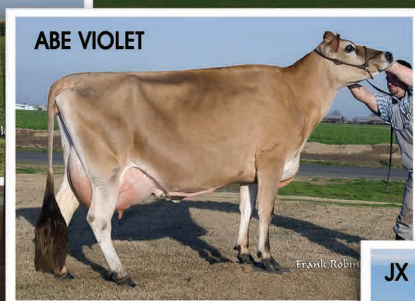

Hit a Grand Slam

with these three heifers selling on Memorial Day at the Southern Selections Sale.

Southern Selection Sale
 @ Taylor Jersey Farm

JX Avi-Lanche Looft Maid 31483 {5}

Born: August 3, 2020 Sire: Prometedor Looft-ET
 +0.13%F +60F +0.10P +46P +\$548CM +0.8DPR GJPI +134
 CDCB: GPTA 4/21 72% BBR 100 JH1F JNSF

Pictured full sister to great-grandam, JX Ten Grieves HCE Maid {3}-ETS, 86%

JX HCE MAID {3}

VIOLET 50010

ABE VIOLET

Avi-Lanche Thrasher Violet 31837 {6}-ET

Born: October 3, 2020 Sire: JX CDF JLS Pilgrim Thrasher {6}-ET
 P-Level P9 JPI +101

Dam: JX Avi-Lanche Wcup Violet 19841 {5}-ET, 82%
 24,067—1,265—1,019 ME at 1-9

Grandam: Avi-Lanche Ladd Violet 14568, 86%
 1-9 305 18,910 5.0% 945 3.5% 670 103DCR

Great-Grandam sired by PERFORM and fourth dam by MERCHANT
 Pictured full sister to fourth dam, D&E Merchant Violet 50010-ET, 85%