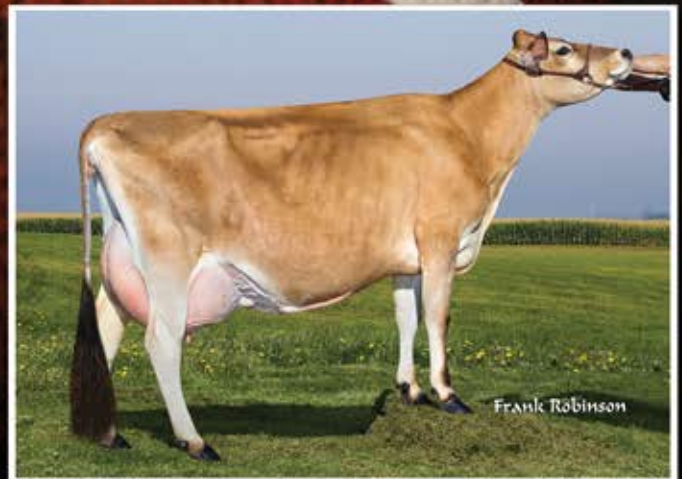

Our **TEAM** is **STRONG** with *Teammates Like These!*

19 cows from our herd have earned Hall of Fame recognition within the first three quarters of 2015. The two below are just an example of the key players we have driving us down the field for top production!

Jevon I Lou, 90%

5-11 305 25,610 4.7% 1,194 3.7% 935 103DCR
Hall of Fame record with 3,206 lbs. cheese

Her daughter: **Avi-Lanche Golda Lou 7326{4}, 81%**

1-9 305 20,650 4.9% 1,020 3.6% 744 102DCR
Honor Roll record with 3,647 m.e. lbs. cheese